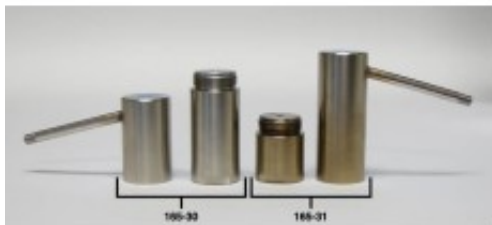

Retort Chamber with Lid, 10 mL

Brand:

Product Code: 165-31

Availability: 105

Lead Time: 60

Description

This 10 mL Retort Chamber with Lid fits into the heating jacket for any of the [Removable Retorts](/products/drilling-fluids/product/2357-retort-removable) listed below:

- #165-00 - 10 mL, 115 Volt
- #165-10 - 10 mL, 230 Volt
- #165-80-00 - 20 mL, 115 Volt
- #165-80-01 - 20 mL, 230 Volt